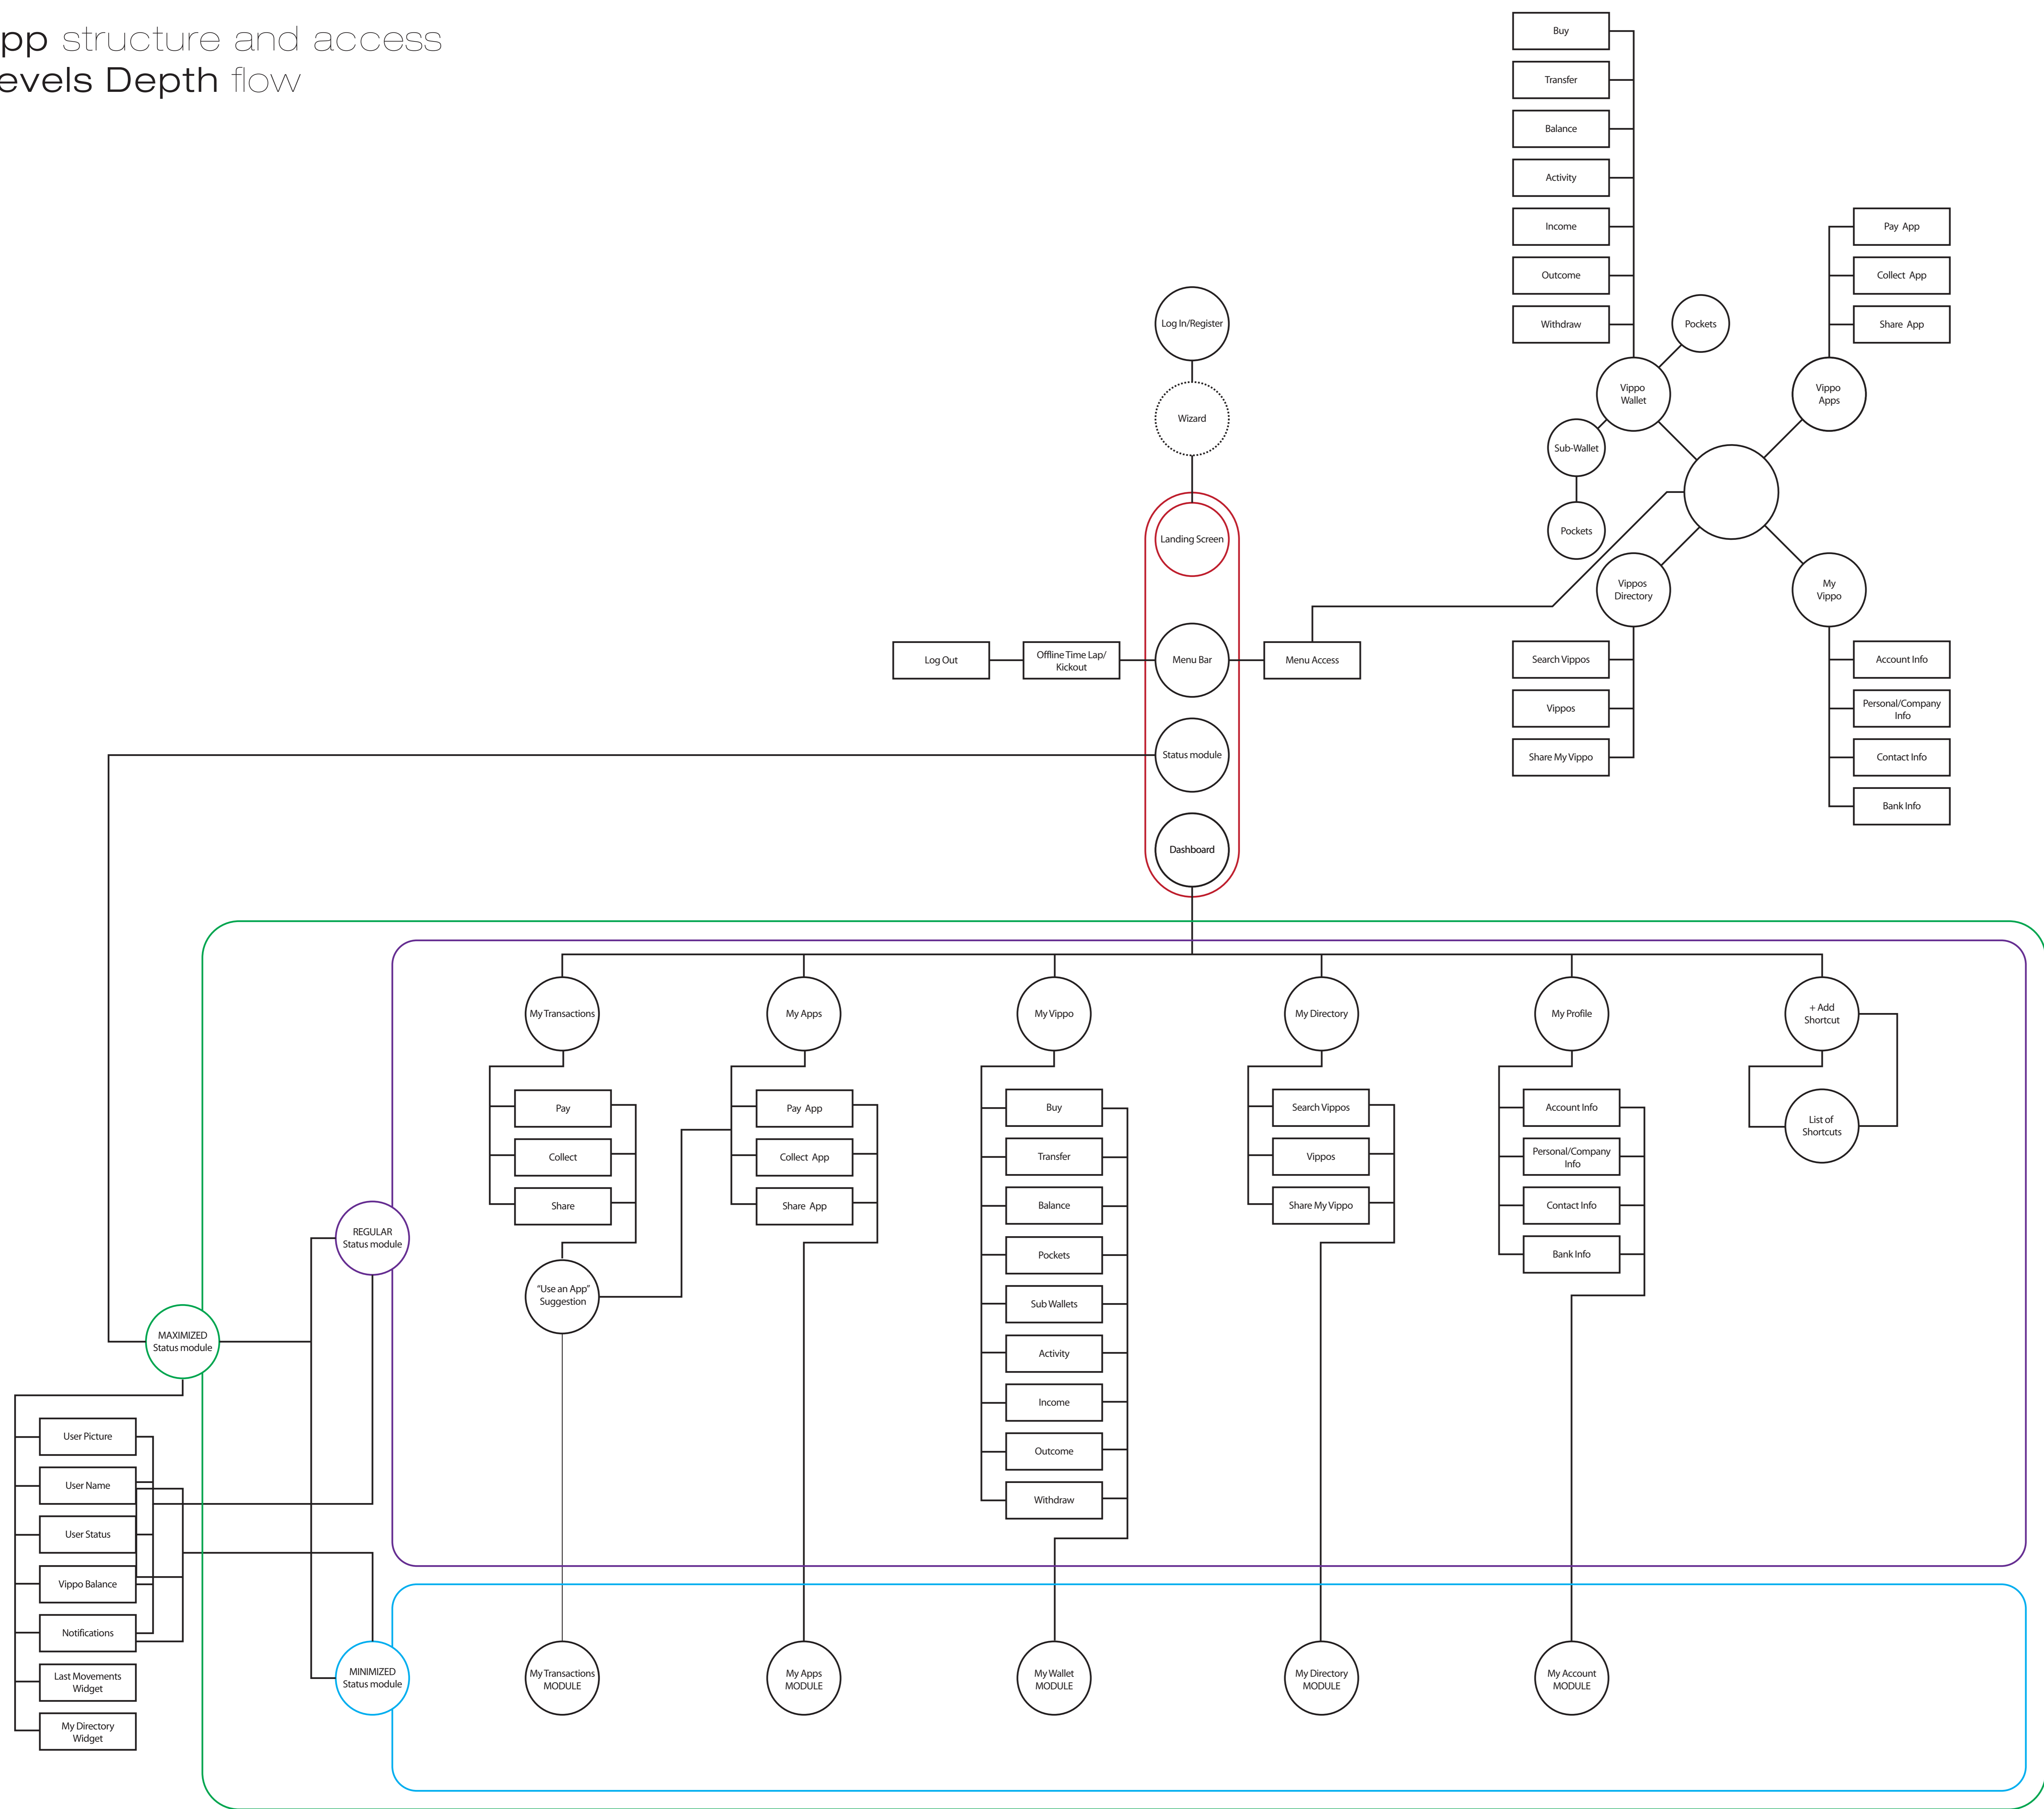

IA FLOWCHART APP

App structure and access
Levels Depth flow

- Temporal resource
- App structure
- Platform structure
- Info Flow Structure
- 2nd Level of Depth / Status bar regular
- 3rd Level of Depth / Status bar minimized
- Status bar maximized
- Landing Screen